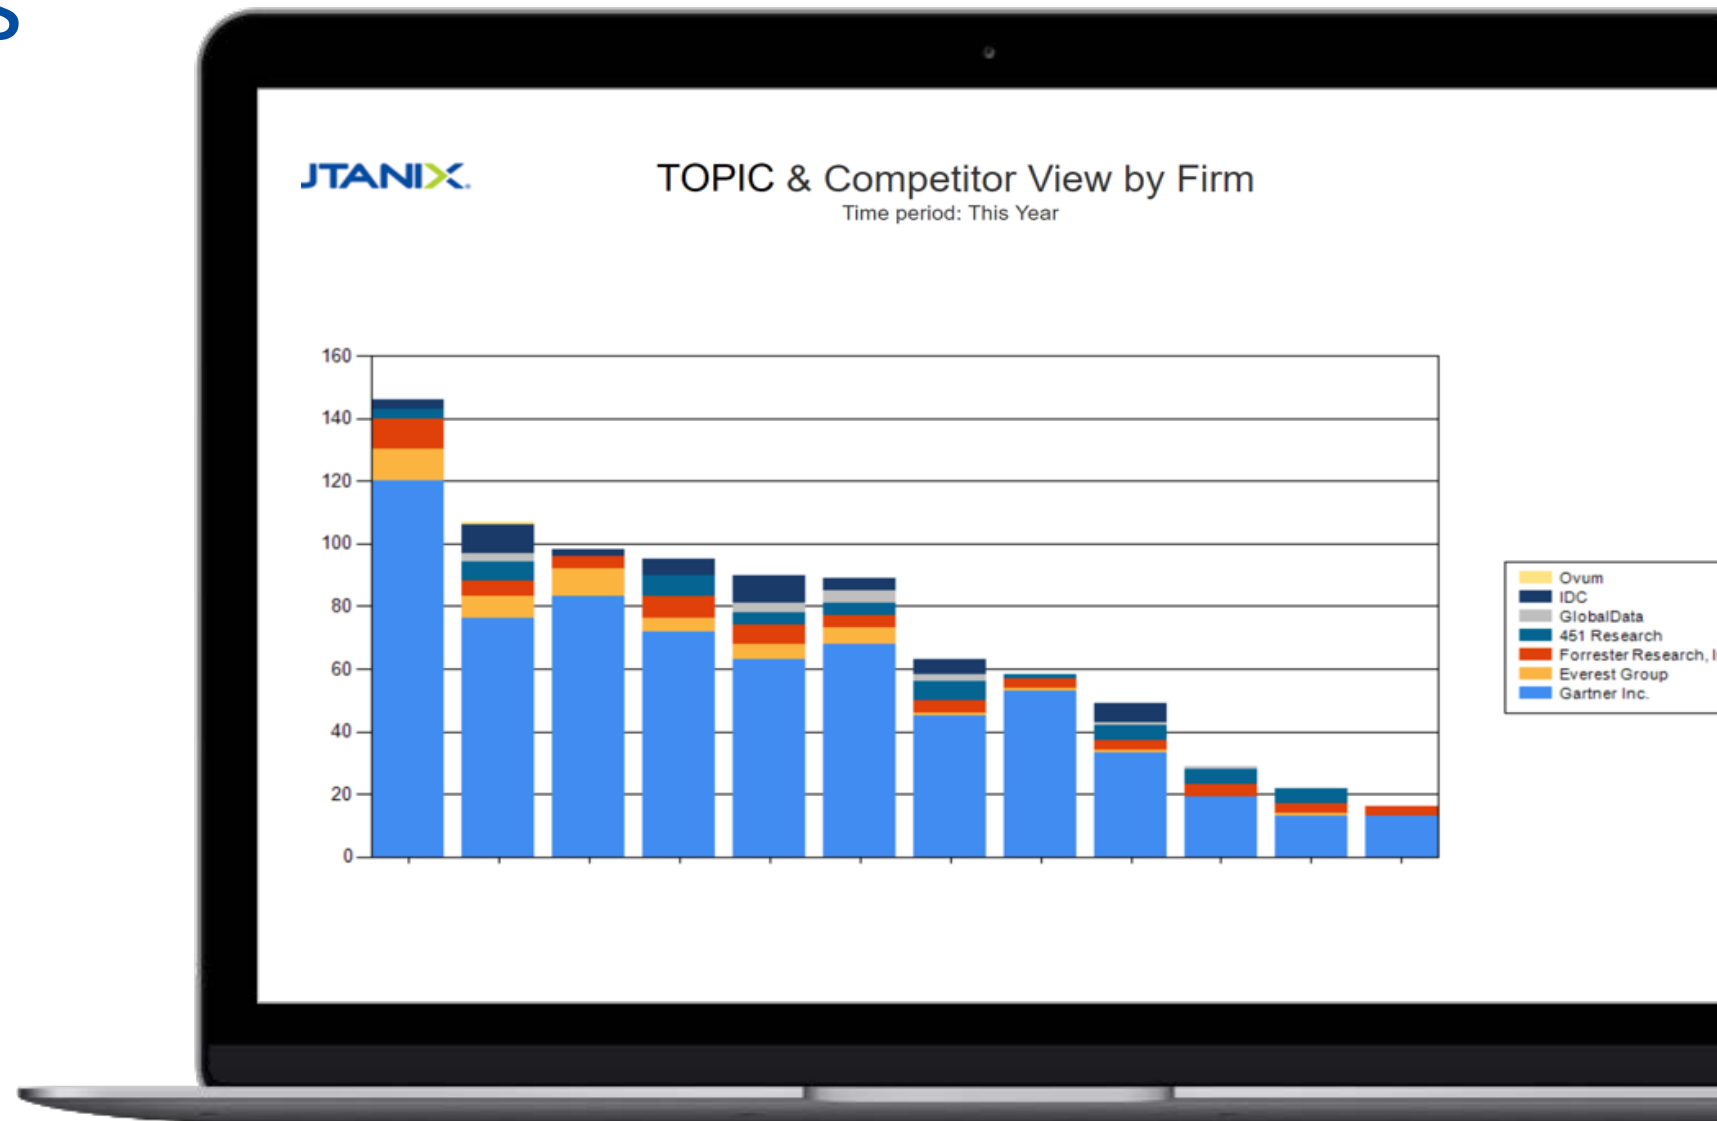

Tools & Metrics

- ✓ SOV
- ✓ Event Tracking
- ✓ Analyst Discovery
- ✓ Notification